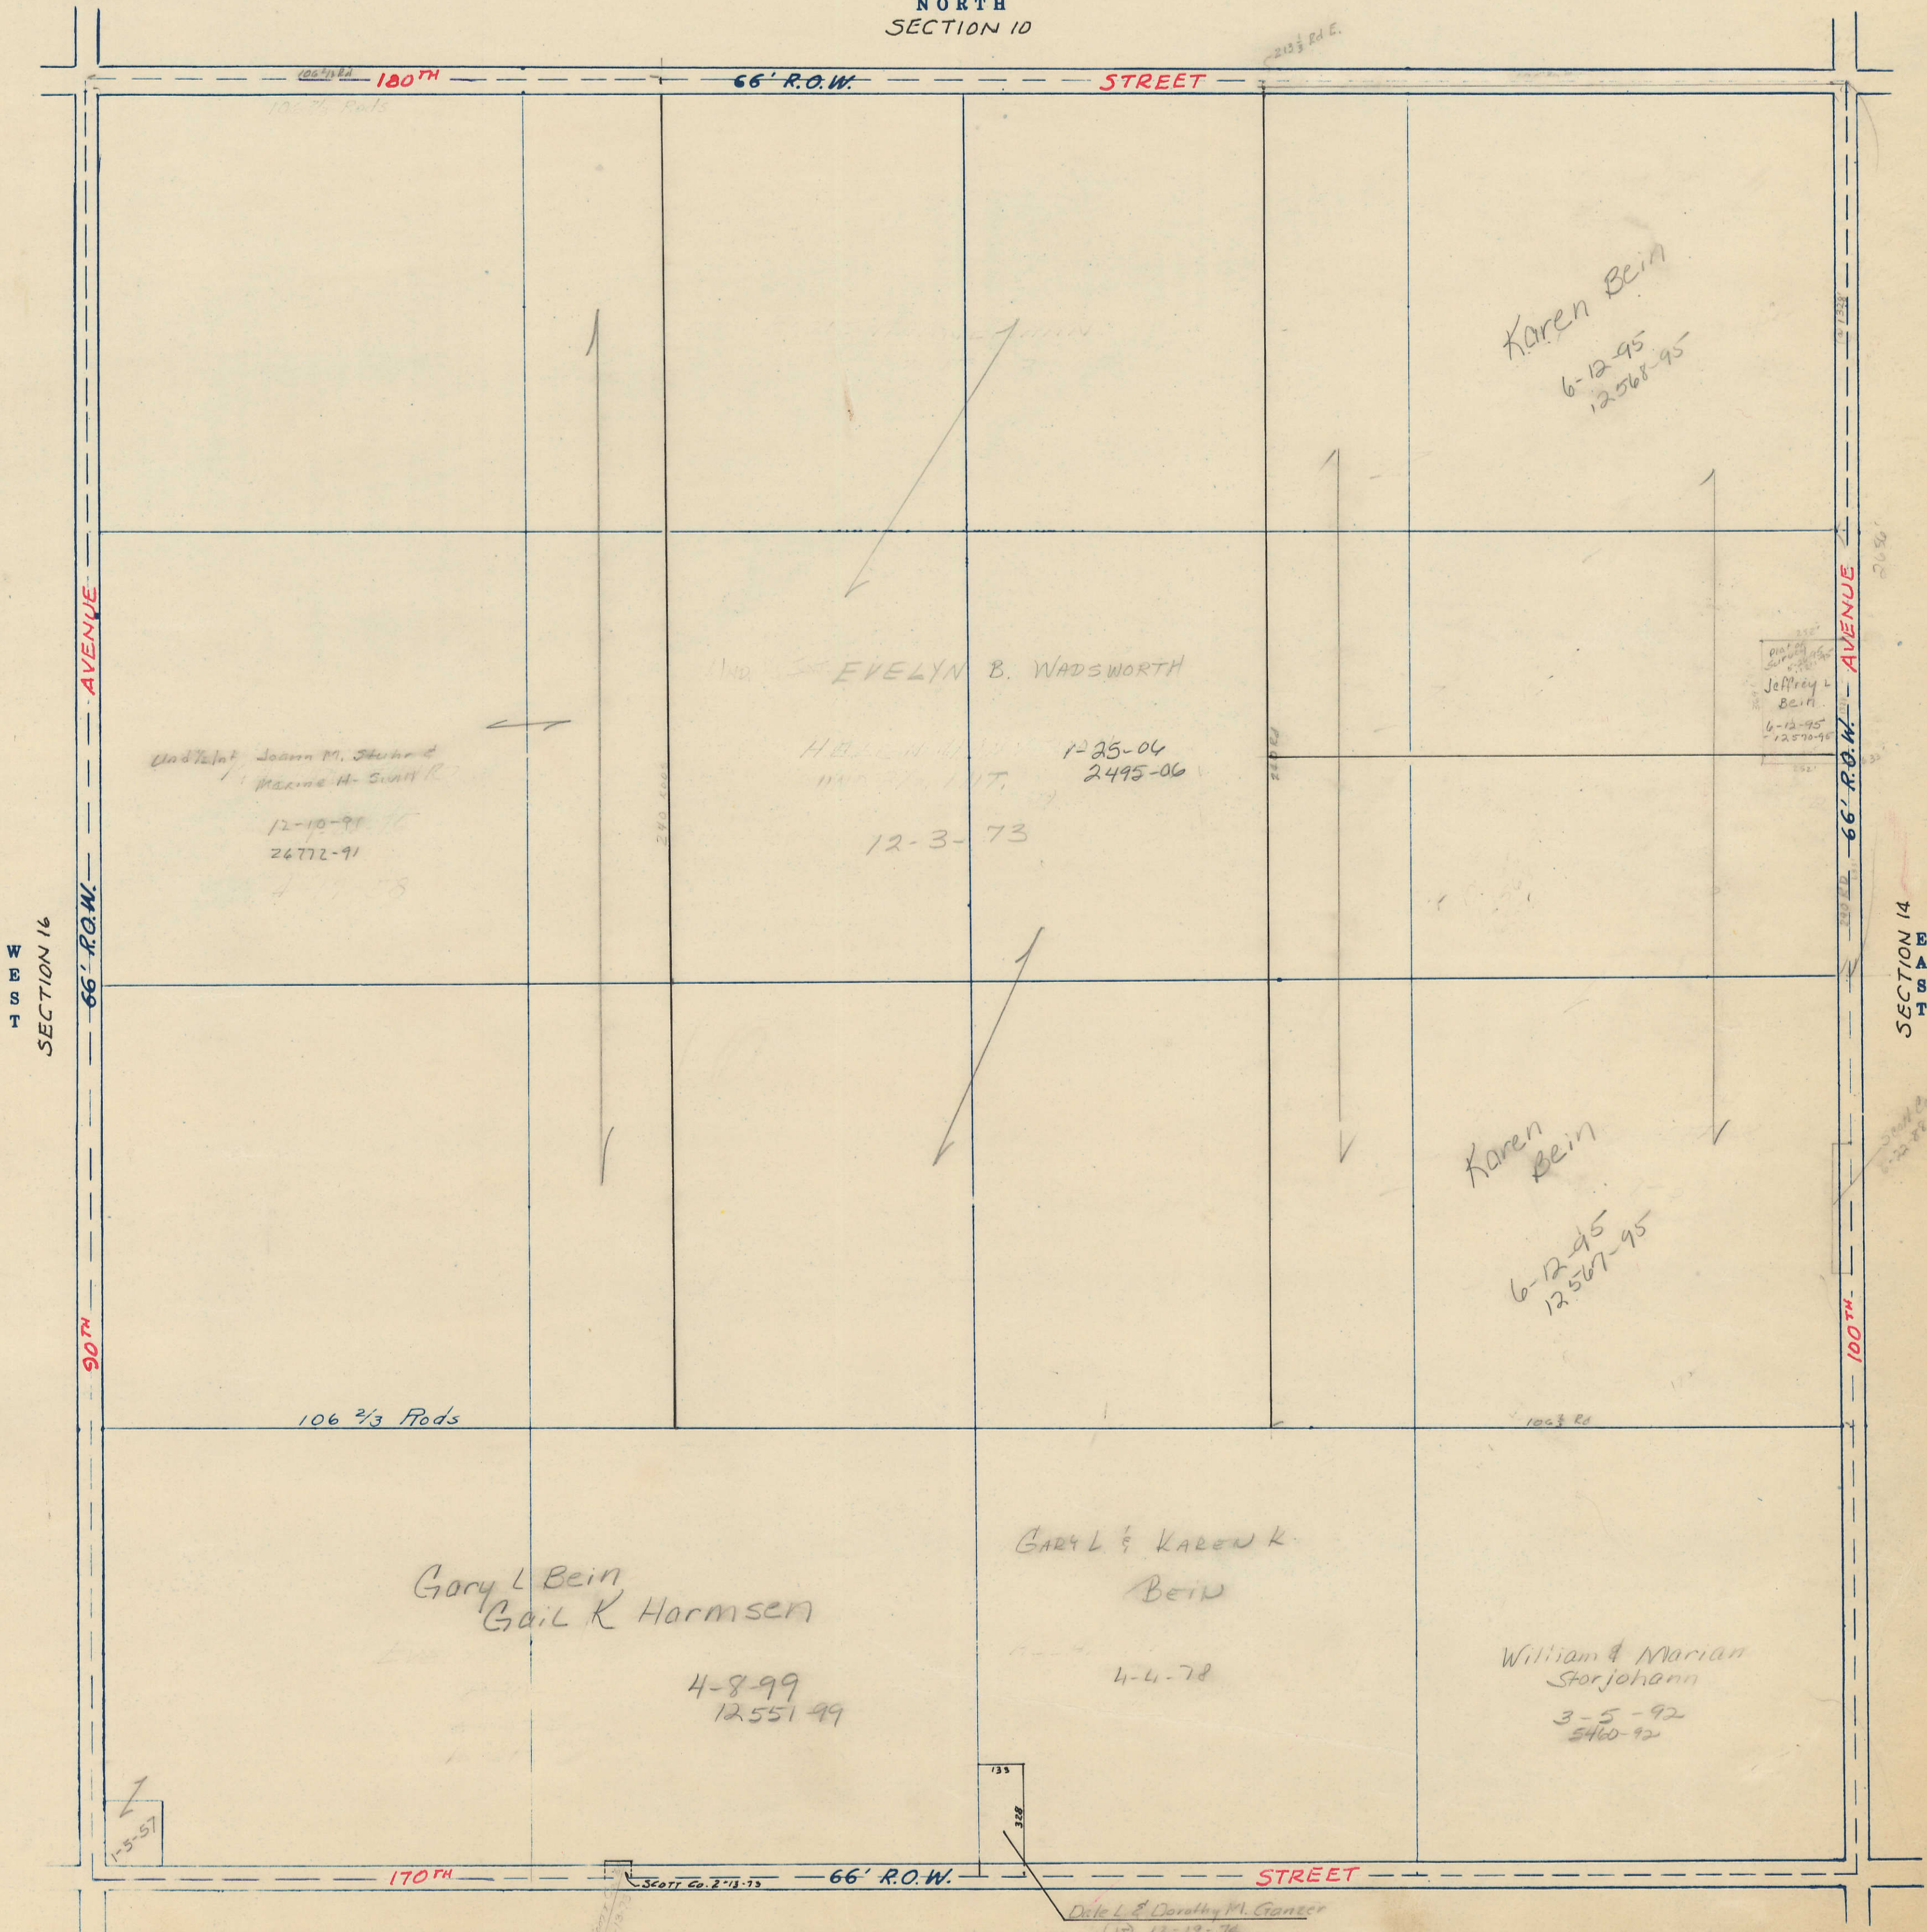

SECTION
15

Township 78-North; Range 2

EAST OF THE FIFTH PRINCIPAL MERIDIAN

SCOTT COUNTY, IOWA

BLUE GRASS TOWNSHIP

SCALE IN CHAINS

SCALE IN FEET

Transfer Page 51d-46

NORTH
SECTION 10

SOUTH
SECTION 22